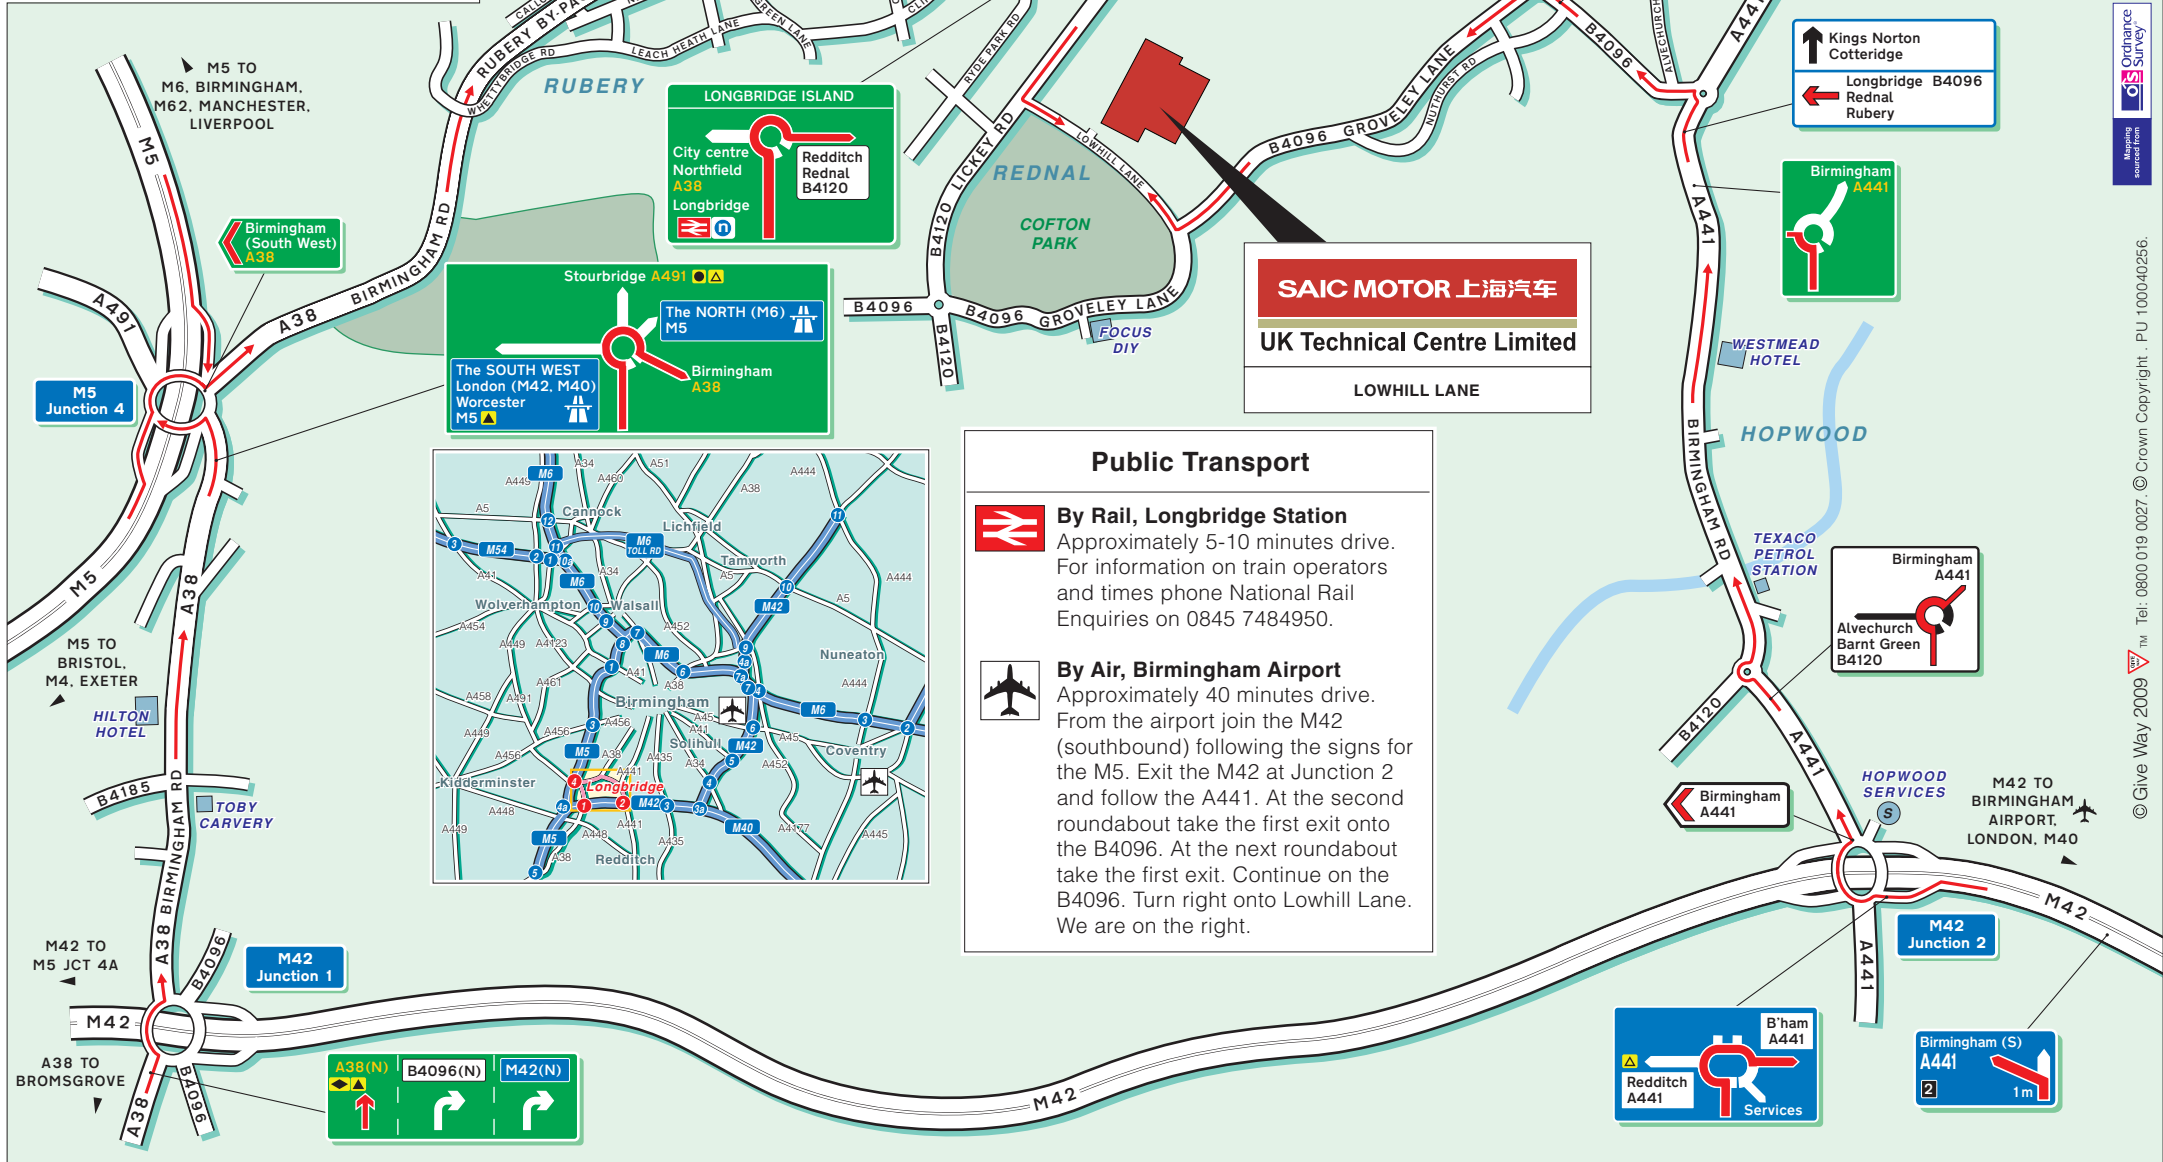

Lowhill Lane, Birmingham B31 2BQ

Tel: +44 (0)121 251 3700

Fax: +44 (0)121 251 3600

www.saicmotor.co.uk

SAIC MOTOR 上海汽车
UK Technical Centre Limited
 LOWHILL LANE

Public Transport

 **By Rail, Longbridge Station**
 Approximately 5-10 minutes drive.
 For information on train operators and times phone National Rail Enquiries on 0845 7484950.

 **By Air, Birmingham Airport**
 Approximately 40 minutes drive.
 From the airport join the M42 (southbound) following the signs for the M5. Exit the M42 at Junction 2 and follow the A441. At the second roundabout take the first exit onto the B4096. At the next roundabout take the first exit. Continue on the B4096. Turn right onto Lowhill Lane. We are on the right.